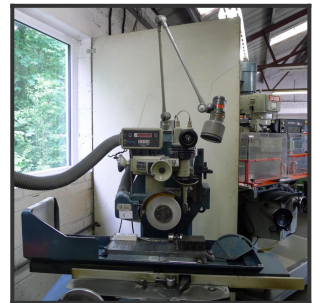

Jones & Shipman 540P Surface Grinder C/W PG Optidress

£6750.00

Moudaire, Church Lane, Brentwood, Essex, CM15 0JB

Tel: +44 (0)1277 583232 Ian: +44 (0)7850 867321

www.essexplant.co.uk info@essexplant.co.uk

Jones & Shipman 540P Surface Grinder

Fitted with PG Optidress E Unit

18" x 6" Magnetic Chuck

Dust Extractor

Product Details

Category/Type	GRINDERS
Make	Jones & Shipman
Model	540P
Year	
Hours	